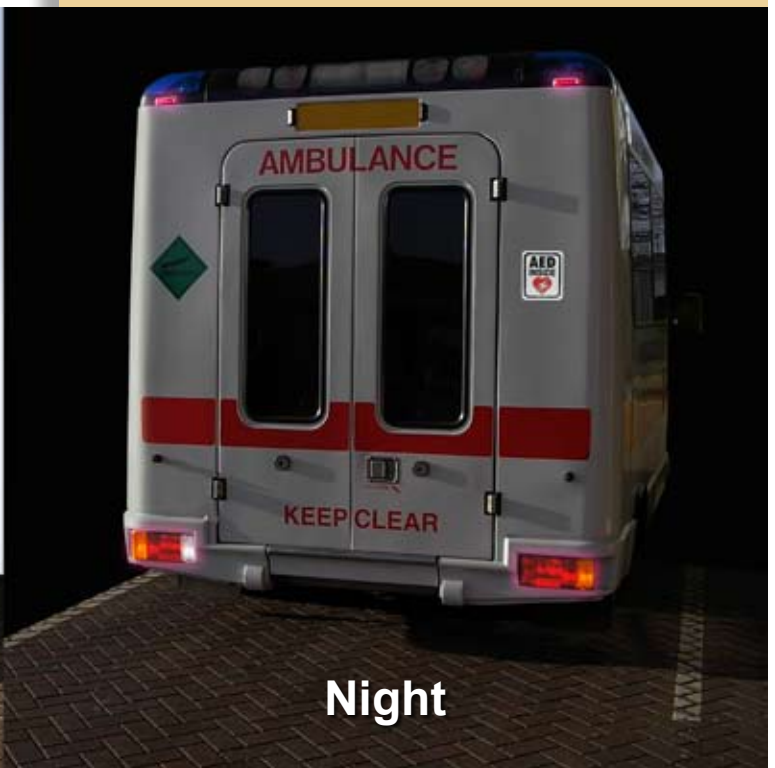

Night

AEDSuperstore.com

Phone 800-544-0048

Email help@aed.com