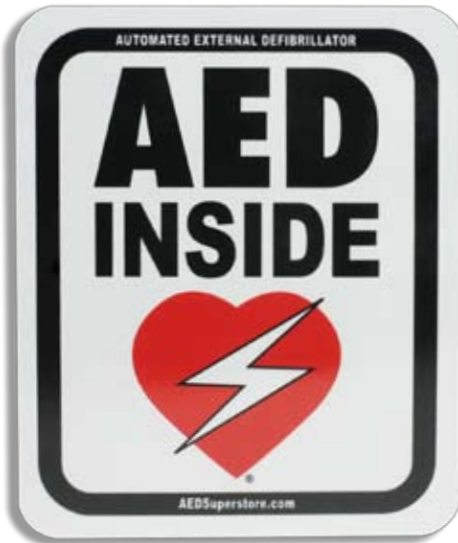

Durable Magnetic AED Signs

AEDSuperstore®

An ALLIED 100™ Company | World's Largest Automated External Defibrillator Source

**Indicate
Your Trucks
and Mobile
Equipment
are AED
Equipped!**

AMP1850 - 5" x 6"
Heavy-duty, weather-resistant magnetic sign. Red and black on white reflective background for excellent visibility day and night. Round corners for good adhesion.