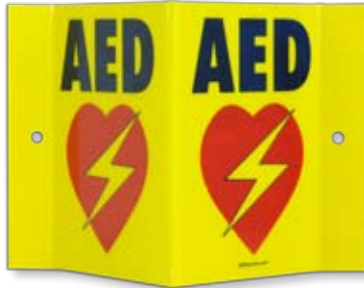

High-Visibility AED Locator Signs

AEDSuperstore®

An ALLIED 100™ Company | World's Largest Automated External Defibrillator Source

3-D Projection Mount

3D607BRW

6"H x 8.75"W x 3.75"D
(6" x 5" face). V-shaped.
Black and red on yellow vinyl.

3D609BRW

6"H x 8.75"W x 3.75"D
(6" x 5" face). V-shaped.
Black and red on white vinyl.

Perpendicular Flange Mount

AMP3838

7" H X 10"W,
.12" thick vinyl,
double-sided. Mounts
perpendicular to the
wall. Rounded safety
corners.

Available in four styles, these durable, high-quality wall and corner mount signs can be placed virtually anywhere to let potential rescuers know your facility is AED equipped.

Order Today! Ships Today!