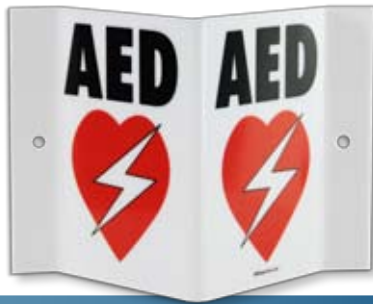

High-Visibility AED Locator Signs

AEDSuperstore®

An ALLIED 100™ Company | World's Largest Automated External Defibrillator Source

3-D Projection Mount

3D607BRW

6"H x 8.75"W x 3.75"D
(6" x 5" face). V-shaped.
Black and red on yellow vinyl.

3D609BRW

6"H x 8.75"W x 3.75"D
(6" x 5" face). V-shaped.
Black and red on white vinyl.

Perpendicular Flange Mount

AMP3838

7" H X 10"W,
.12" thick vinyl,
double-sided. Mounts
perpendicular to the
wall. Rounded safety
corners.

Available in four styles, these durable, high-quality wall and corner mount signs can be placed virtually anywhere to let potential rescuers know your facility is AED equipped.

Order Today! Ships Today!